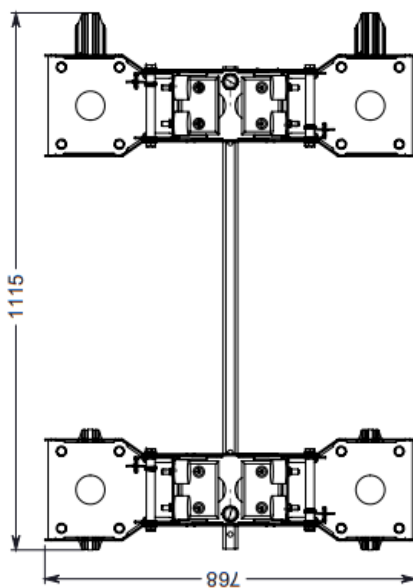

Jib transporter

Unique features

- Multifunctional
- Suitable for C4, C6, C10 and C30
- Easy to disassemble
- Lightweight, 45 KG
- Compact storage

Dimensions

1115 x 770 x 478 mm

Your Hoeflon contact

Hoeflon machines are functional and offer optimal power and reliability. We offer many possibilities and help you come up with solutions.