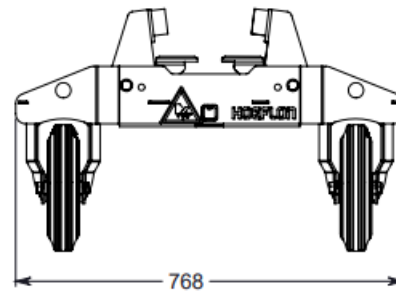

Jib transporter

Unique features

- Multifunctional
- Suitable for C4, C6, C10 and C30
- Easy to disassemble
- Lightweight, 45 KG
- Compact storage

Dimensions

1115 x 770 x 478 mm

Your Hoeflon contact

Hoeflon machines are functional and offer optimal power and reliability. We offer many possibilities and help you come up with solutions.