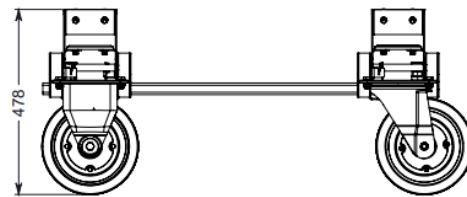

Jib transporter

Unique features

- Multifunctional
- Suitable for C4, C6, C10 and C30
- Easy to disassemble
- Lightweight, 45 KG
- Compact storage

Dimensions

1115 x 770 x 478 mm

Your Hoeflon contact

Hoeflon machines are functional and offer optimal power and reliability. We offer many possibilities and help you come up with solutions.