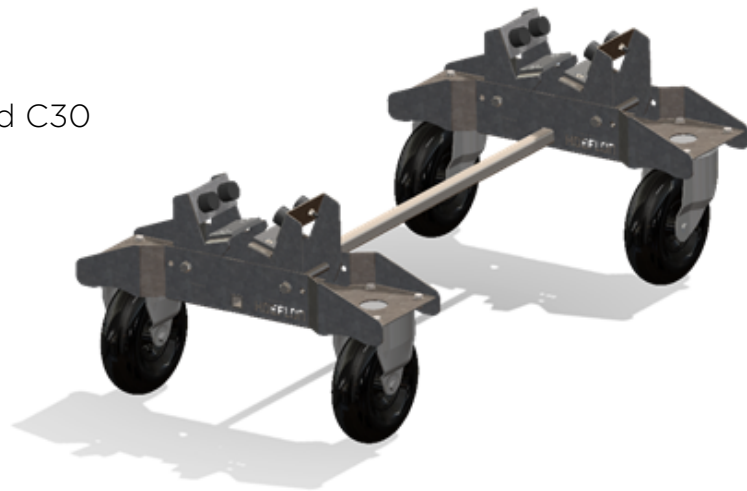

Jib transporter

Unique features

- Multifunctional
- Suitable for C4, C6, C10 and C30
- Easy to disassemble
- Lightweight, 45 KG
- Compact storage

Dimensions

1115 x 770 x 478 mm

Your Hoeflon contact

Hoeflon machines are functional and offer optimal power and reliability. We offer many possibilities and help you come up with solutions.