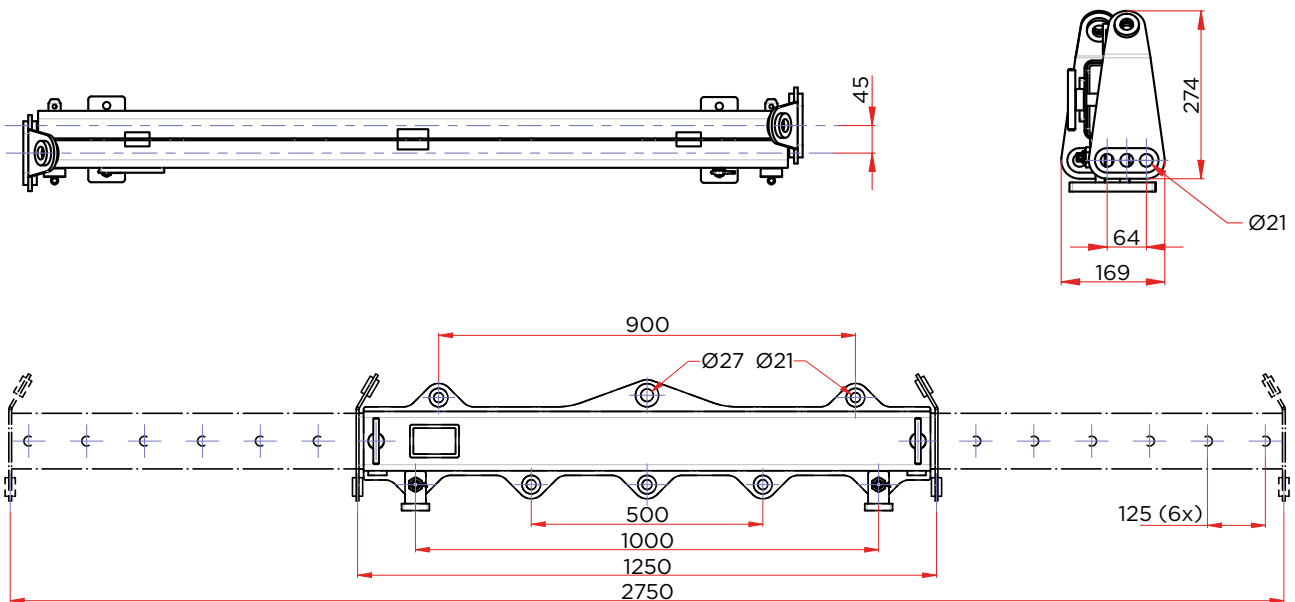

Dimensions

Your Hoeflon contact person

Hoeflon machines are functional and offer optimal power and reliability. We offer many possibilities and help you come up with solutions.

> Your Hoeflon® dealer <

Hoeflon International B.V.

Zwolleweg 2

3771 NR Barneveld, NL

T +31 (0)342 400288

info@hoeflon.com

KVK 66408962

BIC ABNANL2A

BTW NL856539806B01

IBAN NL96ABNA0457114533

www.hoeflon.com